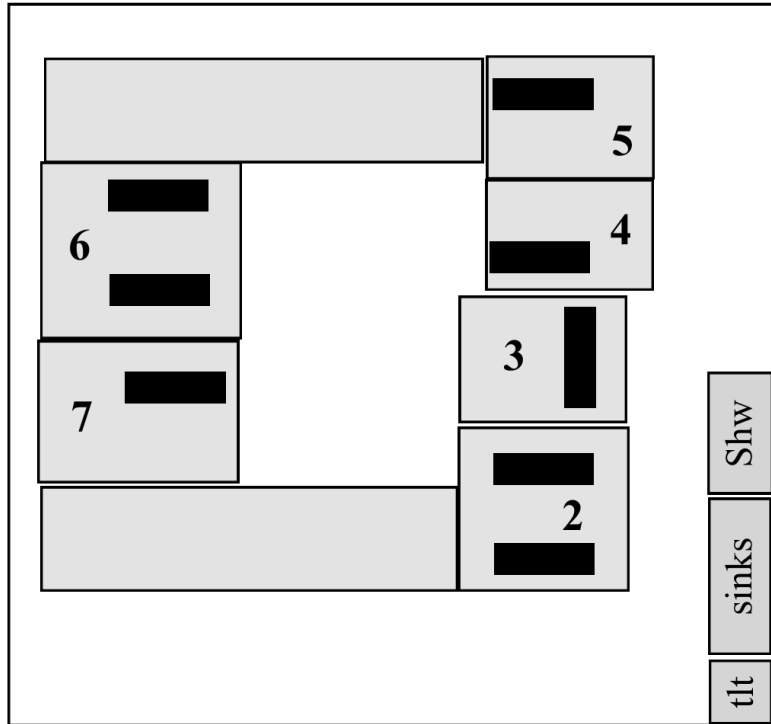

Mount Carmel Center Accommodations

22 beds maximum

Small Dorm

Small Dorm:
4 singles and 3 doubles
10 beds total
Shared bathroom

Large Dorm

Large Dorm:
5 doubles and 2 singles
12 beds total
Shared Bathroom

Note: Black rectangles represent beds.
Each dorm has a shared bathroom.