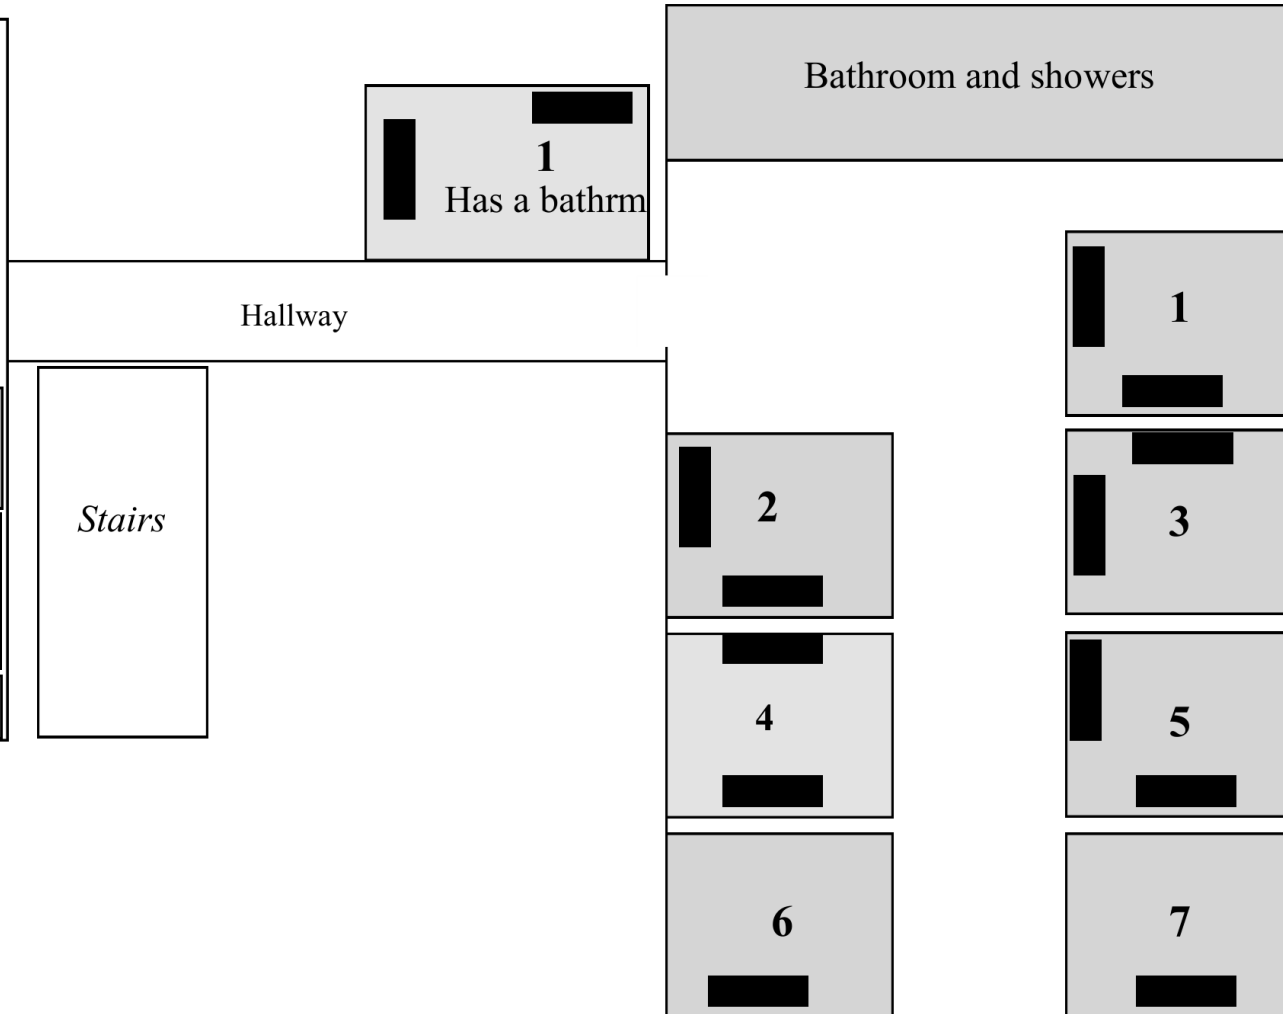

Mount Carmel Center Accommodations

22 beds maximum

Small Dorm

Small Dorm:
4 singles and 3 doubles
10 beds total
Shared bathroom

Large Dorm

Large Dorm:
5 doubles and 2 singles
12 beds total
Shared Bathroom

Note: Black rectangles represent beds.
Each dorm has a shared bathroom.